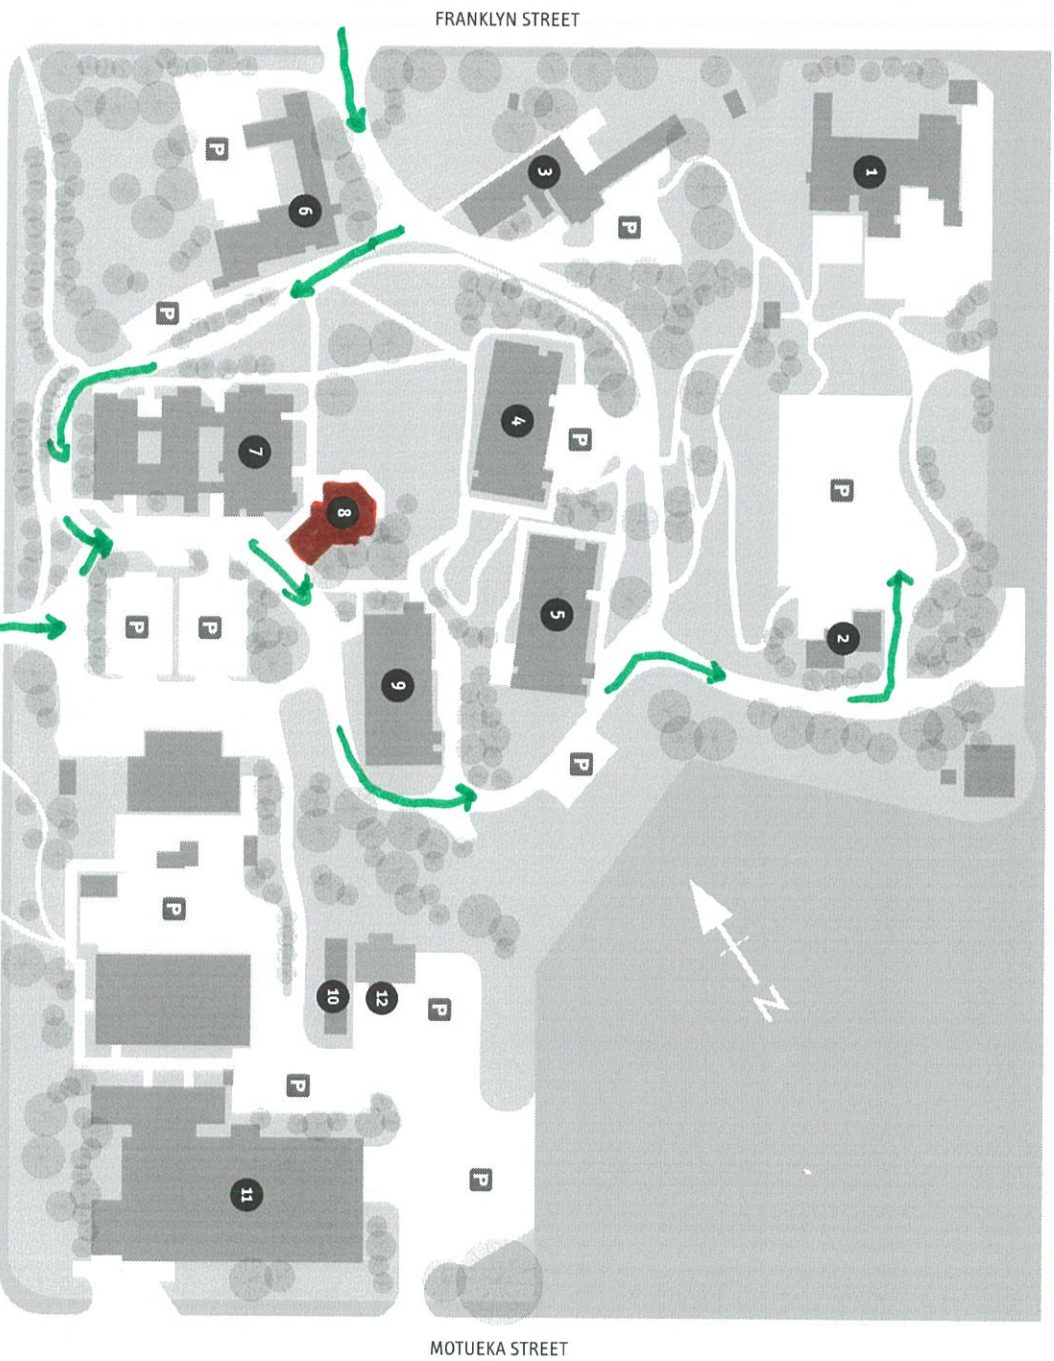

# Nelson Hospital Braemar Campus Map

(NELSON HOSPITAL CAMPUS LOCATED HERE) ↓

- 1 Mental Health Community Assessment Team & Nelson Mental Health
- 2 Summer House
- 3 Mental Health Admin
- 4 Organisational Development / Human Resources
- 5 Finance
- 6 Tasman Mental Health
- 7 CAMHS (Haines)
- 8 Seminar Centre
- 9 DHB Office
- 10 Archives / Transport
- 11 Laundry
- 12 Occupational Therapy Equipment Drop Off